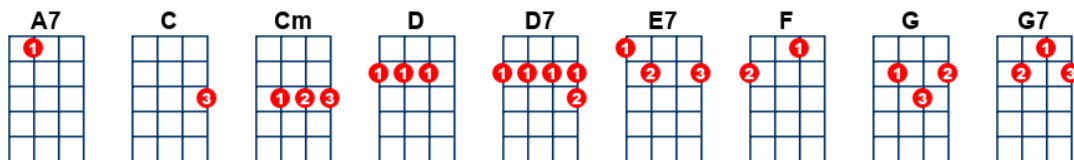

Tonight You Belong to Me

key:G, artist:Mersey Belles writer: Billy Rose and Lee David

<https://www.youtube.com/watch?v=ufJITfJJb4g>

Intro: **[G]** (- strum along till ready)

[G] I know, I know you **[G7]** belong
To **[C]** somebody **[Cm]** new
But **[G]** tonight you be **[D]**long to **[G]** me **[D7]**

Al**[G]**though, although we're a **[F]**part
You're **[C]** part of my **[Cm]** heart
But **[G]** tonight you be **[D]**long to **[G]** me **[G7]**

When you're **[C]** down by the **[Cm]** stream
How very very sweet it will seem
Once **[G]** more just to **[E7]** dream
By the **[A7]** (stop) silvery moonlight **[D7]**

[NC] My honey, I **[G]** know, I know
With the **[G7]** dawn
That **[C]** you will be **[Cm]** gone
But **[G]** tonight you be **[D]**long to **[G]** me **[G7]**

When you're **[Cm]** down by the stream
How very very sweet it will seem
Once **[G]** more just to **[E7]** dream
By the **[A7]** (stop) silvery moonlight **[D7]**

[NC] My honey, I **[G]** know, I know
With the **[G7]** dawn
That **[C]** you will be **[Cm]** gone
But **[G]** tonight you be **[D7]**long to **[G]** me

[G] Just a **[D7]** little old
[G] Just a **[D7]** little old
[G] Just a **[D7]** little old **[G]** me **[D]** **[G]**